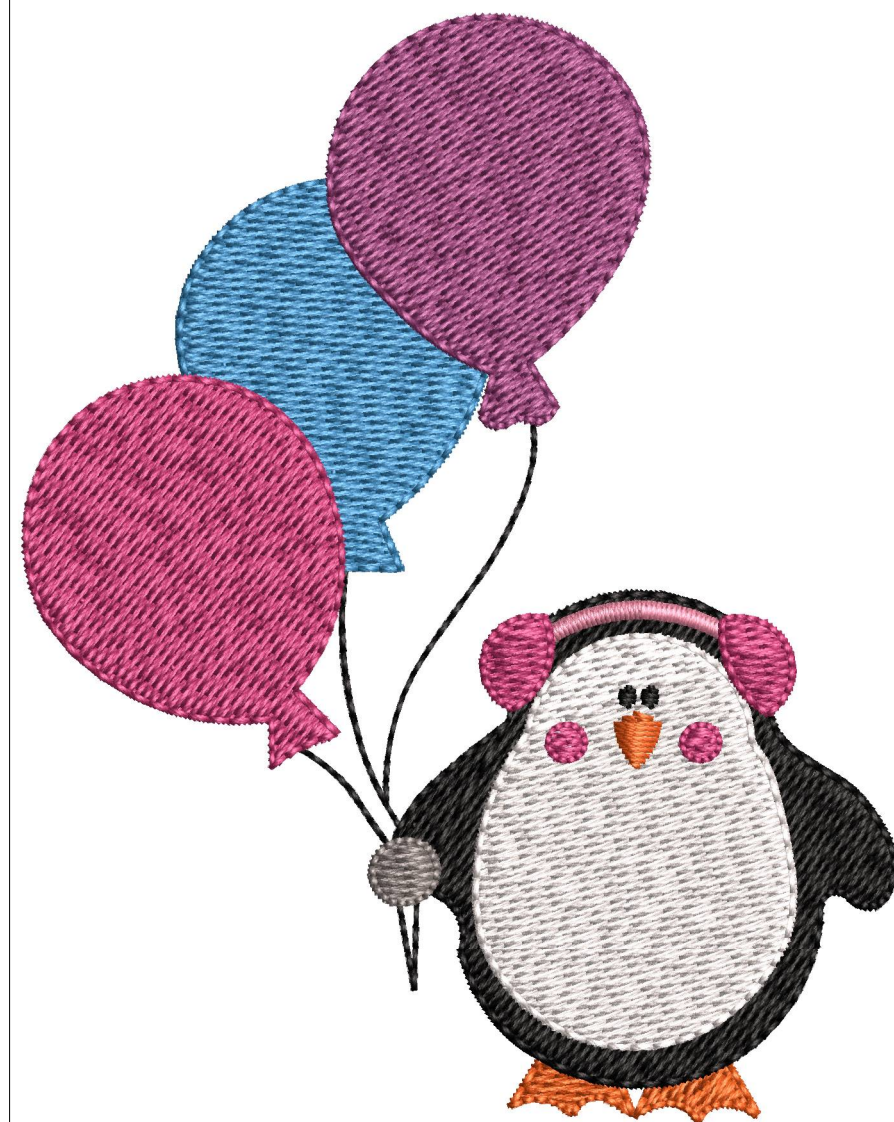

Production Worksheet

Wilcom EmbroideryStudio - Designing

CARTOON WITH BALLOON 4X4

Design: **Cartoon With Balloon 4x4**

Title:

Stitches: 9,666
Height: 95.4 mm
Width: 75.1 mm
Colors: 8
Colorway: Colorway 1
Zoom: 1.54

z digitizing
support@zdigitizing.com
+1 (213) 788-6748

Machine format: Tajima
Color changes: 9
Stops: 10
Trims: 15
Left: 37.5 mm
Right: 37.5 mm
Up: 47.7 mm
Down: 47.7 mm
EndX: 0.0 mm
EndY: 0.0 mm
Area: 7164.1 mm²
Max stitch: 9.9 mm
Min stitch: 0.2 mm
Max jump: 6.9 mm

Stop Sequence:

#	N#	Color	St.	Code	Name	Chart
1.	6		444	1078	Pumpkin	Madeira Classic 40
2.	3		2,584	1000	Black	Madeira Classic 40
3.	8		2,683	1108	Pink Carnation	Madeira Classic 40
4.	4		4,431	1001	White	Madeira Classic 40
5.	1		4,589	1040	Weimaraner	Madeira Classic 40
6.	2		5,908	1176	Navajo Blue	Madeira Classic 40
7.	7		7,449	1310	Magenta	Madeira Classic 40
8.	5		9,585	1110	Fuchsia	Madeira Classic 40
9.	3		9,627	1000	Black	Madeira Classic 40
10.	6		9,664	1078	Pumpkin	Madeira Classic 40